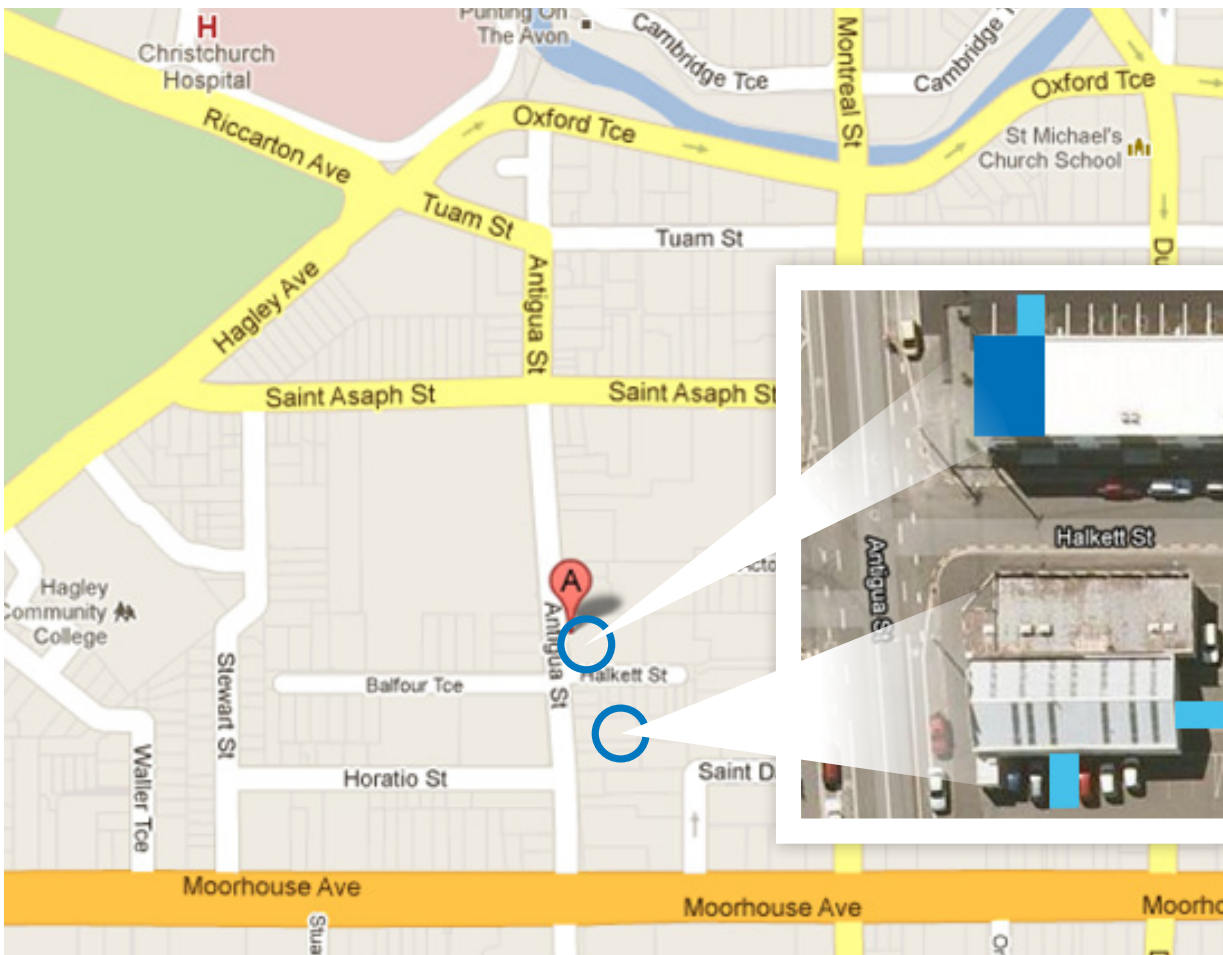

Christchurch: Location & Parking

We can be found at 11a / 212 Antigua Street, Christchurch
Phone 03 377 0108

■ Surefire Design Office ■ Client Carparking

Surefire^o
Websites for sensible business people